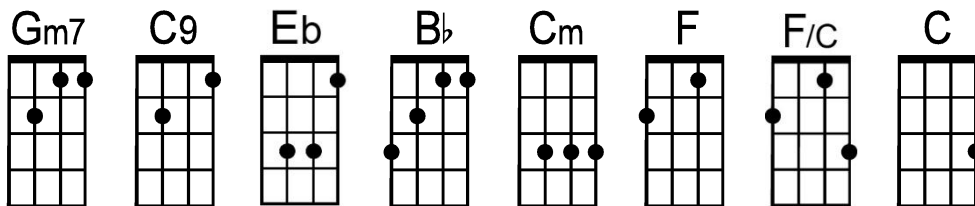

# Rocket Man

by Elton John (1972)

(sing f)

(slow strum) Gm7 She packed my bags last night, pre-flight C9 Zero hour— 9 A.M. Gm7 C9

Eb And I'm gonna be high— i—igh— Bb as a kite by then— Cm Eb F

Gm7 I miss the Earth so much, I miss my wife— C9 It's lonely out in space— Gm7 C9

Eb On such a ti— i—ime—less flight Bb Cm Gm7 F F/C

**Chorus:** Bb And I think it's gonna be a long long time 'til touchdown brings me 'round a-gain to find Eb Bb Bb

(Double Time Feel) Eb I'm not the man they think I am at home Oh no,no, no— C I'm a rocket man—

Eb Rocket man— burnin' out his fuse up here a-lone— Bb Eb

Bb And I think it's gonna be a long long time 'til touchdown brings me 'round a-gain to find Eb Bb Bb

Eb I'm not the man they think I am at home Oh no,no, no— C I'm a rocket man—

(Double Time Feel) Eb I'm not the man they think I am at home Oh no,no, no— C I'm a rocket man—

Eb Rocket man— burnin' out his fuse up here a-lone— Bb Eb

**Bb** . . . . | **Eb** . . . . | **Bb** . . . . |  
And I think it's gonna be a long long time 'til touchdown brings me 'round a-gain to find  
I'm not the man they think I am at home Oh no,no, no— I'm a rocket man—  
**Eb** . . . . | **Bb** . . . . |  
Rocket man— burnin' out his fuse up here a-lone—